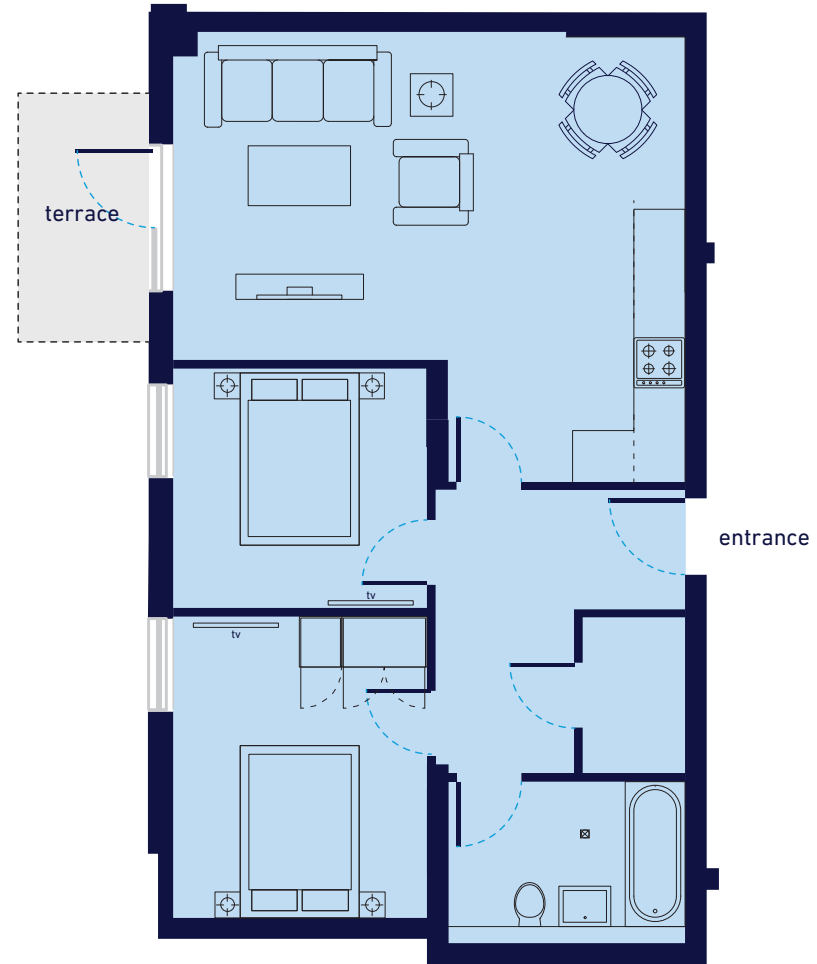

SENTINEL HOUSE: FLAT 3

THE OLD POLICE STATION

WOODFORD GREEN